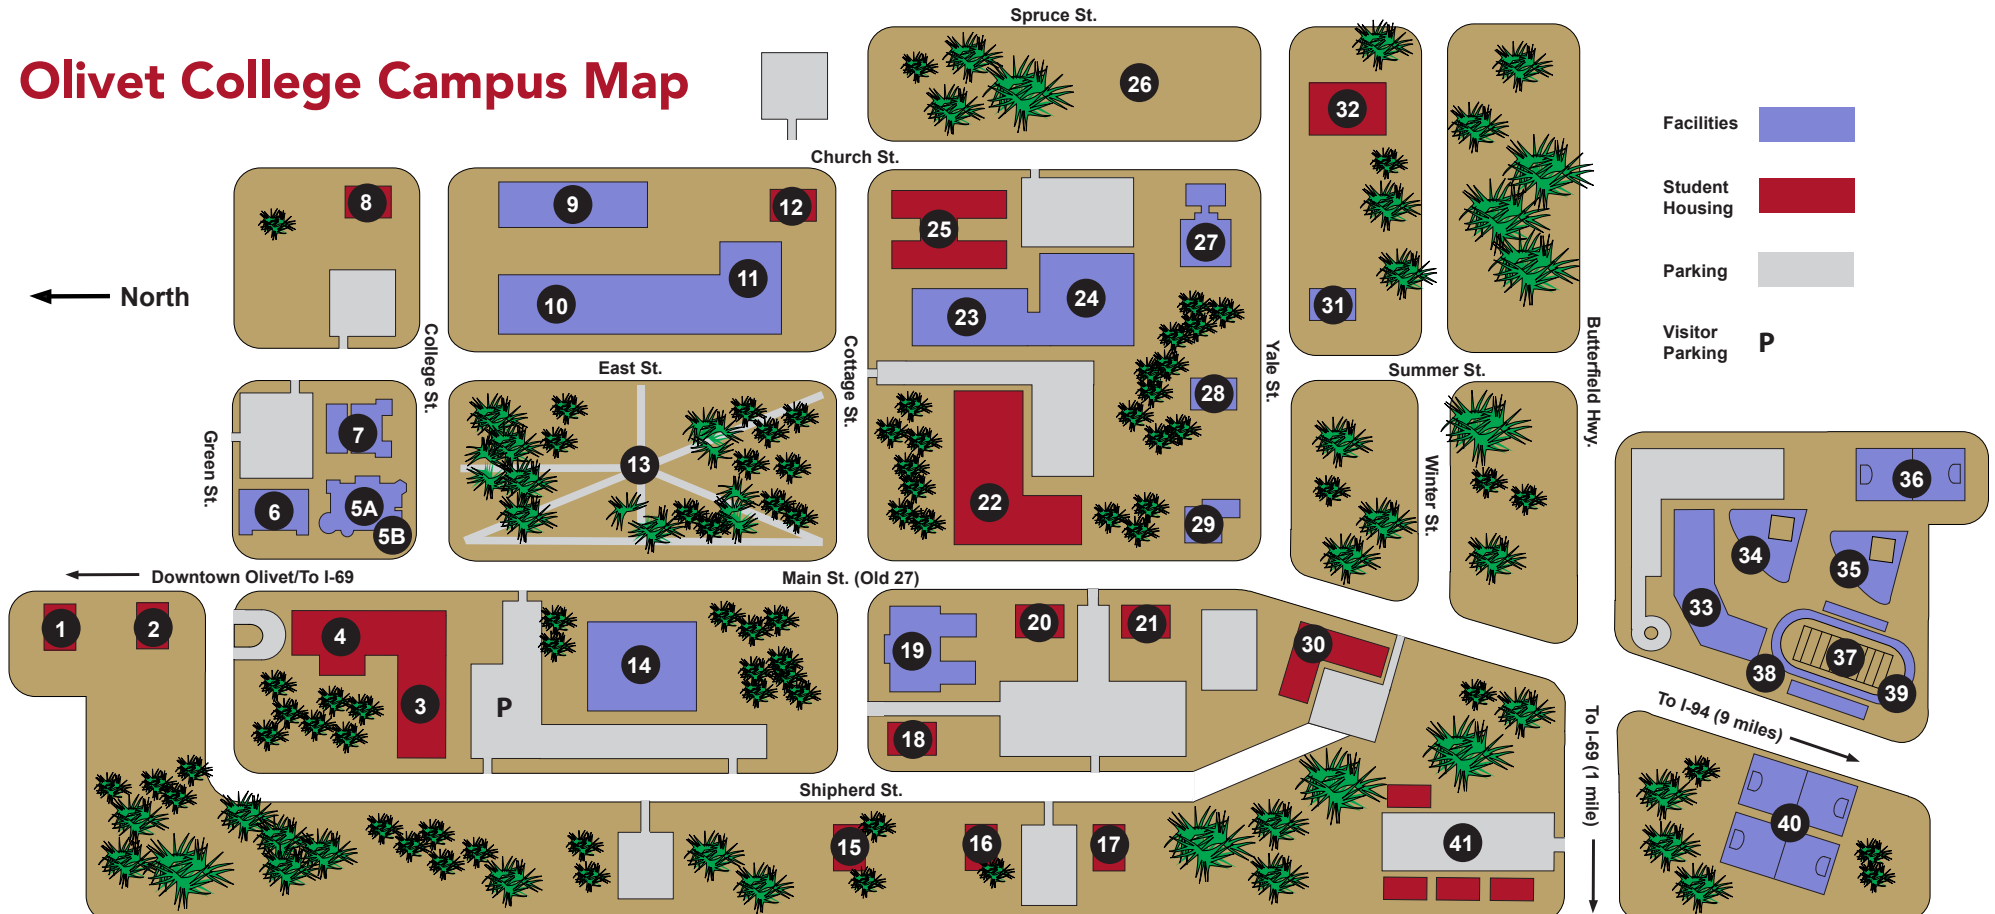

# Olivet College Campus Map

- |                                                               |                                                  |                                   |
|---------------------------------------------------------------|--------------------------------------------------|-----------------------------------|
| 1. Kappa Sigma Alpha House                                    | 15. Elite House                                  | 30. Gillette Student Village      |
| 2. Alpha Lambda Epsilon House                                 | 16. Nu Gamma Xi House                            | 31. Gruen Engagement Center       |
| 3. Dole Hall Welcome Center/Admissions                        | 17. Brewer House                                 | 32. Long Apartments               |
| 4. Dole Hall                                                  | 18. Soronian House (Sperry Hall)                 | 33. The Cutler Event Center       |
| 5A. Burrage Library                                           | 19. Margaret Upton Conservatory of Music         | 34. Softball Field                |
| 5B. Roznowski Learning Commons                                | 20. Phi Alpha Pi House                           | 35. Baseball Field                |
| 6. Riethmiller Blackman Art Building                          | 21. Sigma Beta House                             | 36. Soccer Field                  |
| 7. Olivet Congregational Church                               | 22. Blair Hall                                   | 37. Football and Lacrosse Stadium |
| 8. Eta Psi Kappa/Alpha Phi Kappa House                        | 23. MacKay Gymnasium                             | 38. Pyne Pavilion                 |
| 9. Physical Plant                                             | 24. Frederick S. Upton Student Recreation Center | 39. Kolassa Track                 |
| 10. C.S. Mott Academic Center                                 | 25. Shipherd Hall                                | 40. Soccer Practice Fields        |
| 11. Ruth Rawlings Mott Auditorium                             | 26. Intramural Field/Band Practice Field         | 41. Oak Hill Apartments           |
| 12. Adelpic Alpha Pi House                                    | 27. Hance House (President's Residence)          |                                   |
| 13. Campus Square                                             | 28. Ham House                                    |                                   |
| 14. Lester K. Kirk Center<br>(Cafeteria, Bookstore, Mailroom) | 29. Hosford House                                |                                   |